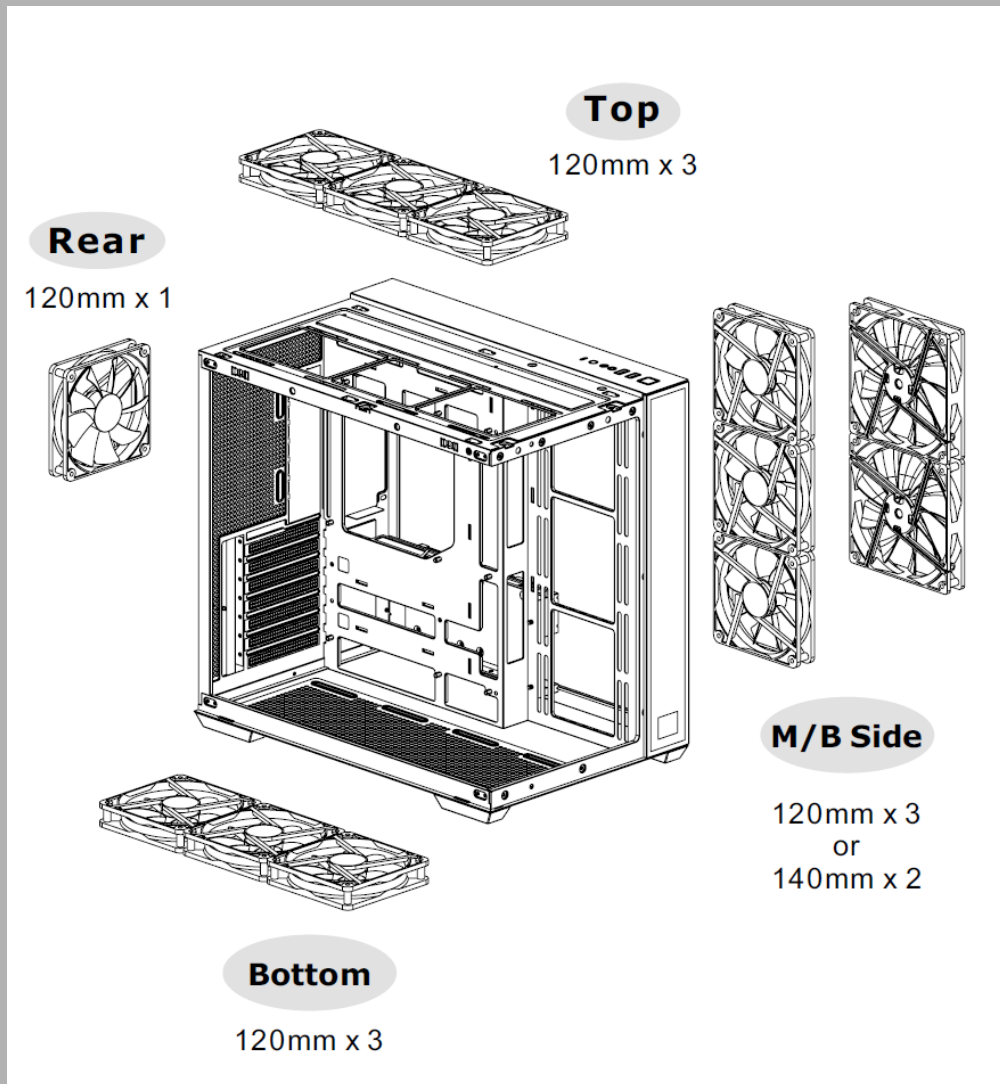

Fan Compatibility List			
	120mm	140mm	200mm
Top	3	-	-
(M/B Side)Right	3	2	-
Rear	1	-	-
Bottom	3	-	-

All-in-One Compatibility

All-in-One Compatibility List						
	120mm	240mm	360mm	140mm	280mm	420mm
Front	-	-	-	-	-	-
Top	●	●	●	-	-	-
Right	●	●	-	●	●	-
Rear	●	-	-	-	-	-
Bottom	-	-	-	-	-	-