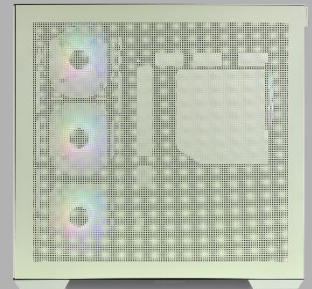

Right Side view