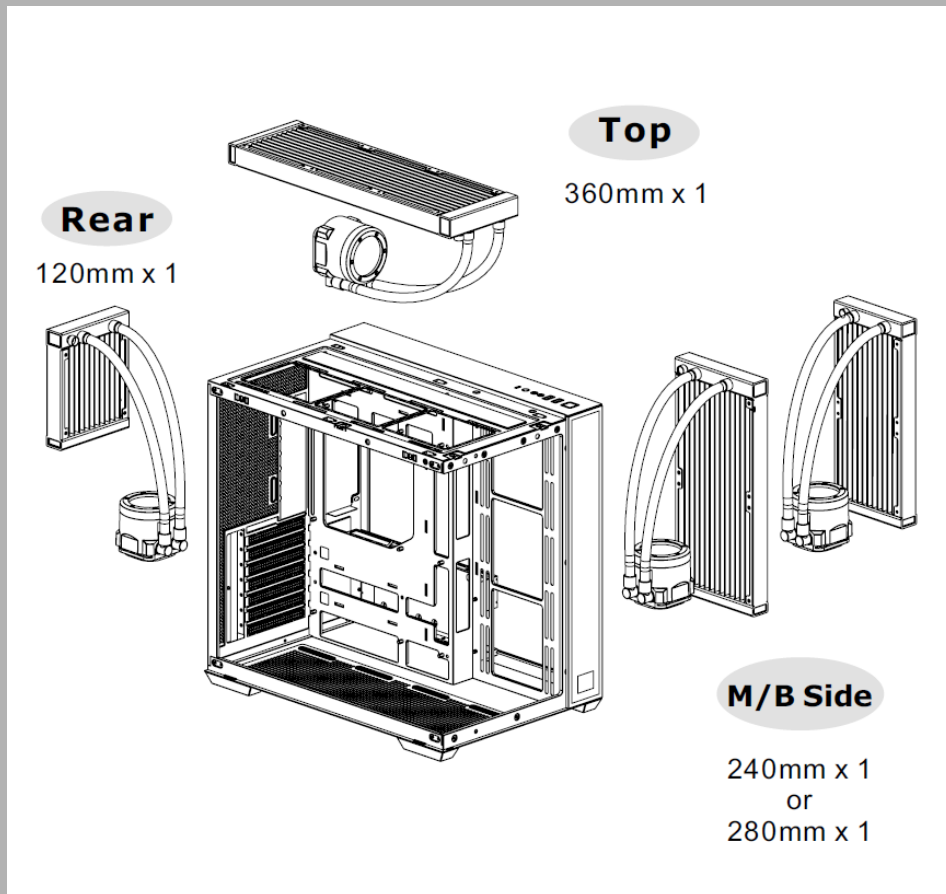

All-in-One Compatibility

All-in-One Compatibility List						
	120mm	240mm	360mm	140mm	280mm	420mm
Front	-	-	-	-	-	-
Top	●	●	●	-	-	-
Right	●	●	-	●	●	-
Rear	●	-	-	-	-	-
Bottom	-	-	-	-	-	-