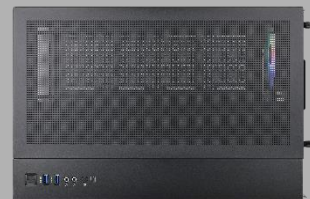

- **Style: Simple**
- **Size: Mid Tower supports up to ATX MB**
- **Material: Steel & Tempered Glass x 2**

Main Features

- **Connection** : Front I/O ports with 2 x USB 3.0 & 1 x USB 3.2 (Gen 2) Type C
- **Ventilation** : Pre-installed 120mm ARGB Lite fan x 4
- **Supports** : Supports AIO cooling solutions

Thermaltake View 380 TG ARGB Mid Tower Chassis

Appearance –
Black version

Angle view

Left Side view

Front view

Right Side view

Internal Structure

Rear view

Top view

Bottom view

Thermaltake View 380 TG ARGB Mid Tower Chassis

Appearance –
Snow version

Angle view

Left Side view

Front view

Right Side view