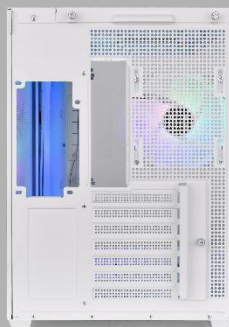

- **Style: Simple**
- **Size: Mid Tower supports up to ATX MB**
- **Material: Steel & Tempered Glass x 2**

Main Features

- **Connection** : Front I/O ports with 2 x USB 3.0 & 1 x USB 3.2 (Gen 2) Type C
- **Ventilation** : Pre-installed 120mm ARGB Lite fan x 4
- **Supports** : Supports AIO cooling solutions

Thermaltake View 380 TG ARGB Mid Tower Chassis

Appearance –
Black version

Angle view

Left Side view

Front view

Right Side view

Internal Structure

Rear view

Top view

Bottom view

Thermaltake View 380 TG ARGB Mid Tower Chassis

Appearance –
Snow version

Angle view

Left Side view

Front view

Right Side view

Internal Structure

Rear view

Top view

Bottom view

Thermaltake View 380 TG ARGB Mid Tower Chassis

Appearance – Matcha Green version

Angle view

Left Side view