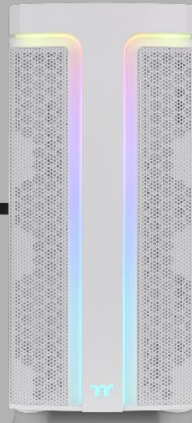

- **Style: Mesh**
- **Size: Mid Tower supports up to E-ATX MB**
- **Material: Steel & Tempered Glass**

Main Features

- **Connection** : Front I/O ports with 2 x USB 3.0
- **Expansion** : 2+2 drive bays with drive trays design
- **Support** : Supports AIO cooling solutions

Appearance –
Black version

Angle view

Left Side view

Front view

Right Side view

Internal Structure

Rear view

Top view

Bottom view

Appearance – Snow version

Angle view

Left Side view

Front view

Right Side view

Internal Structure

Rear view

USB 3.0 x 2

HD Audio

LED Button

Top filter

Structure (Internal)

Full length power cover

Preinstalled
120mm front fan

Preinstalled
120mm rear fan