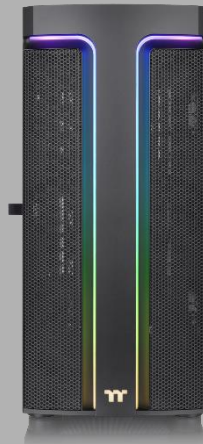

- **Style: Mesh**
- **Size: Mid Tower supports up to E-ATX MB**
- **Material: Steel & Tempered Glass**

Main Features

- **Connection** : Front I/O ports with 2 x USB 3.0
- **Expansion** : 2+2 drive bays with drive trays design
- **Support** : Supports AIO cooling solutions

Specification

Model	H590 TG ARGB	H590 TG ARGB Snow
P/N	CA-1X4-00M1WN-00	CA-1X4-00M6WN-00
Case Type	Mid Tower	
Chassis Dimension (H*W*D)	487 x 216 x 467 mm (19.2 x 8.5 x 18.4 inch)	
Net Weight	7.45 kg / 16.42 lbs.	
Side Panel	4mm Tempered Glass x 1	
Color	Black	White
Material	SPCC	
Cooling System	Front(intake): 120 x 120 x 25 mm Standard fan (1100rpm, 22.5 dBA) x 1 Rear(exhaust): 120 x 120 x 25 mm Standard fan (1100rpm, 22.5 dBA) x 1	
Drive Bays	2 x 3.5", 2 x 2.5" or 4 x 2.5"	
Expansion Slots	7	
Motherboards	6.7" x 6.7" (Mini ITX), 9.6" x 9.6" (Micro ATX), 12" x 9.6" (ATX), 12" x 13"(E-ATX)	
I/O Port	USB 3.0 x 2, HD Audio x 1, LED button x 1	
PSU	Standard PS2 PSU (optional)	
Fan Support	Front: 3 x 120mm, 2 x 120mm, 1 x 120mm 3 x 140mm, 2 x 140mm, 1 x 140mm Top: 3 x 120mm, 2 x 120mm, 1 x 120mm, 2 x 140mm, 1 x 140mm Rear: 1 x 120mm	
Radiator Support	Front: 1 x 360mm, 1 x 240mm, 1 x 120mm 1 x 280mm, 1 x 140mm Top: 1 x 360mm, 1 x 240mm, 1 x 120mm 1 x 280mm, 1 x 140mm Rear: 1 x 120mm	
Clearance	CPU cooler height limitation: 160mm VGA length limitation: 360mm PSU length limitation: 180mm	

Appearance –
Black version

Angle view

Left Side view

Front view

Right Side view

Internal Structure

Rear view

Top view