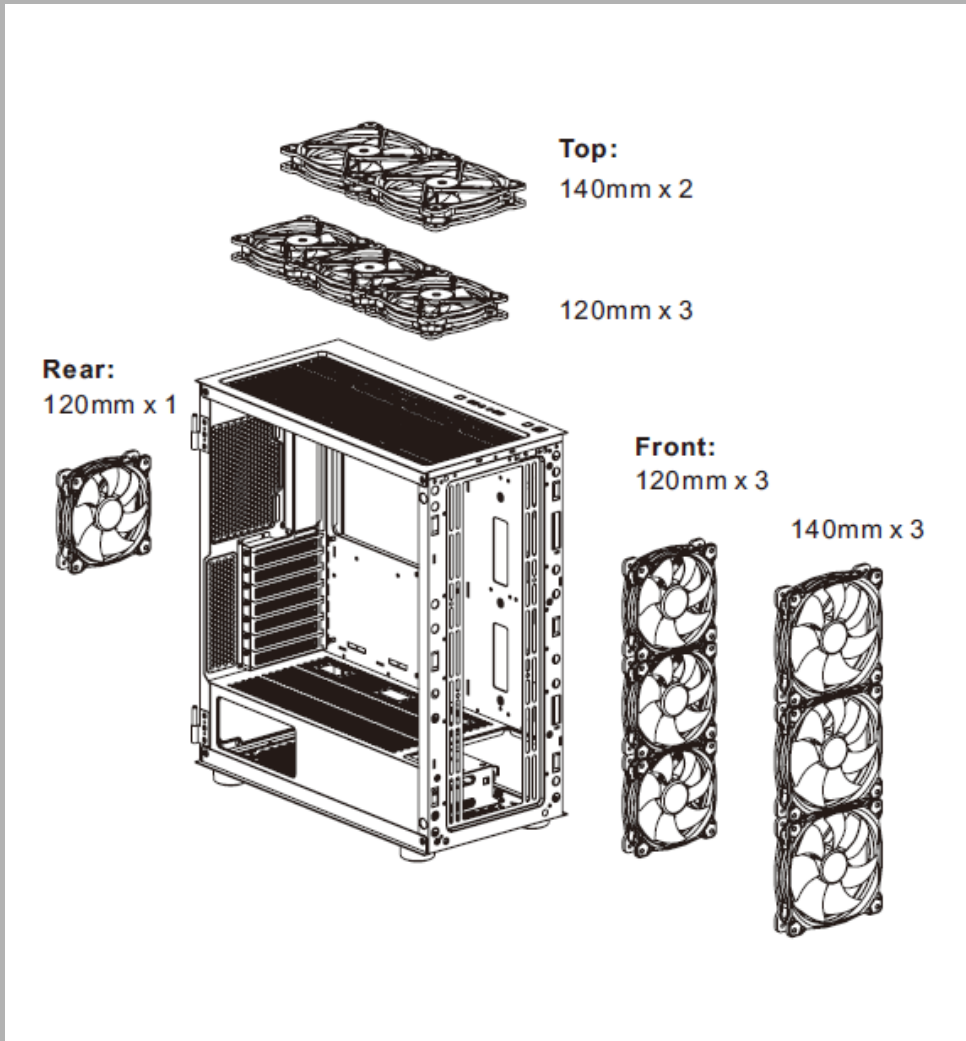

Compatibility List

Fan Compatibility List			
	120mm	140mm	200mm
Front	3	3	-
Top	3	2	-
Rear	1	-	-