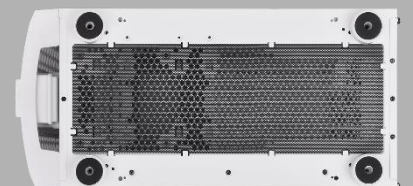

Bottom view