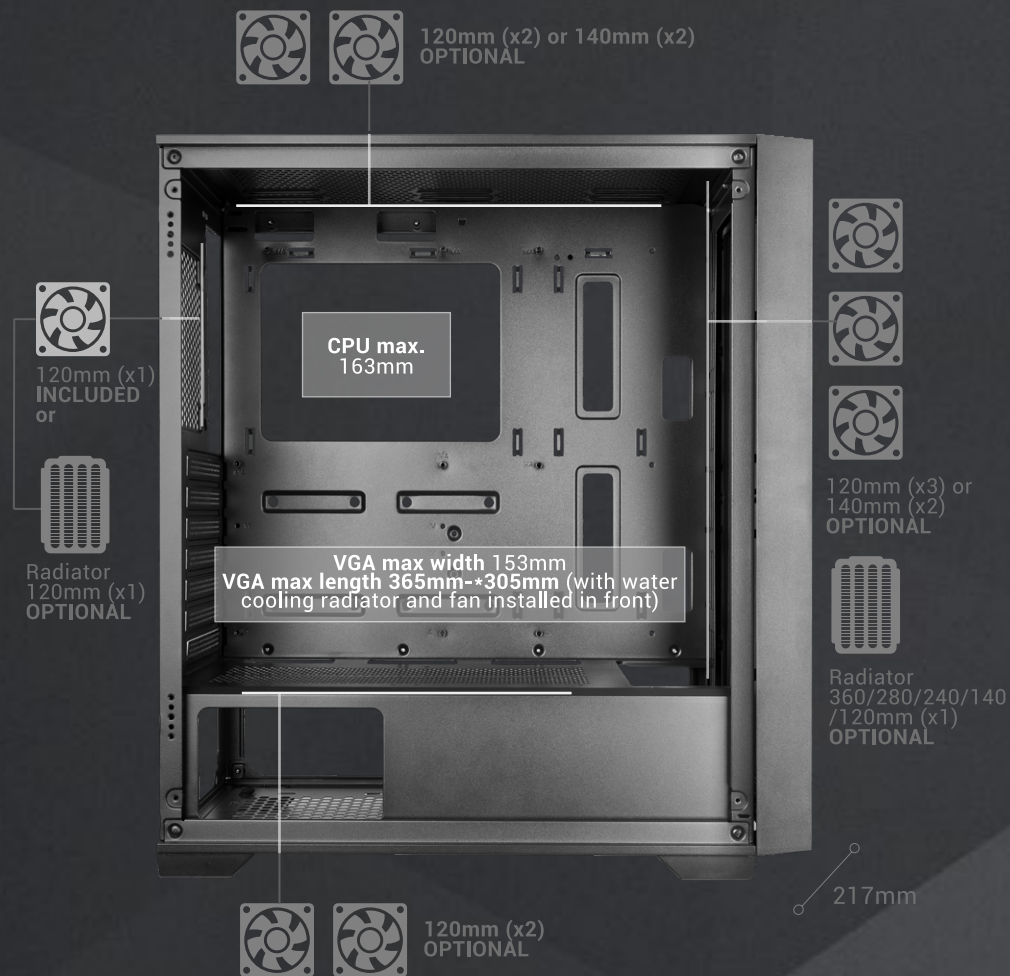

MC-WOOD

GAMING CASE

Midtower with ATX structure, tempered or chrome-plated glass side window, front panel with wooden MESH design and ultra-quiet 120mm FDB rear fan

Liquid cooling support up to 360mm and capacity up to 8 fans. Dual chamber design and internal cable management system.

SPECIFICATIONS

Type	Midtower
Design	2 versions: - Tempered glass side window and wooden mesh front window - Chrome-plated glass side window and wooden mesh front window
Motherboards	ATX / MicroATX / Mini-ITX
Fan	Front: 3x 120mm or 2x 140mm / Top: 2x 120mm or 2x 140mm / Bottom: 2x 120mm / Rear: 1x 120mm (included)
Liquid cooling	Front: 360, 280, 240, 140, 120mm / Rear: 120mm
Drive bays	2 x 3.5" HDD / 3x 2.5" SSD
Expansion slots	7
VGA max length	365mm - *305mm (with water cooling radiator and fan installed in front)
VGA max width	153mm
CPU max.	163mm
I/O Ports	USB3.0 x1 / USB2.0 x2 / HD Audio + Mic (mixed)
Extra	Dual chamber design and internal cable management system
Dimensions	420x217x452mm / 5.15Kg

REFERENCE **MCWOOD** (tempered glass)

REFERENCE **MCWOODC** (chromed glass)

UNITS/BOX **1**

LOGISTICS

EAN **8435693107620**

EAN **8435693107651**

PACKAGING **497x262x465mm**