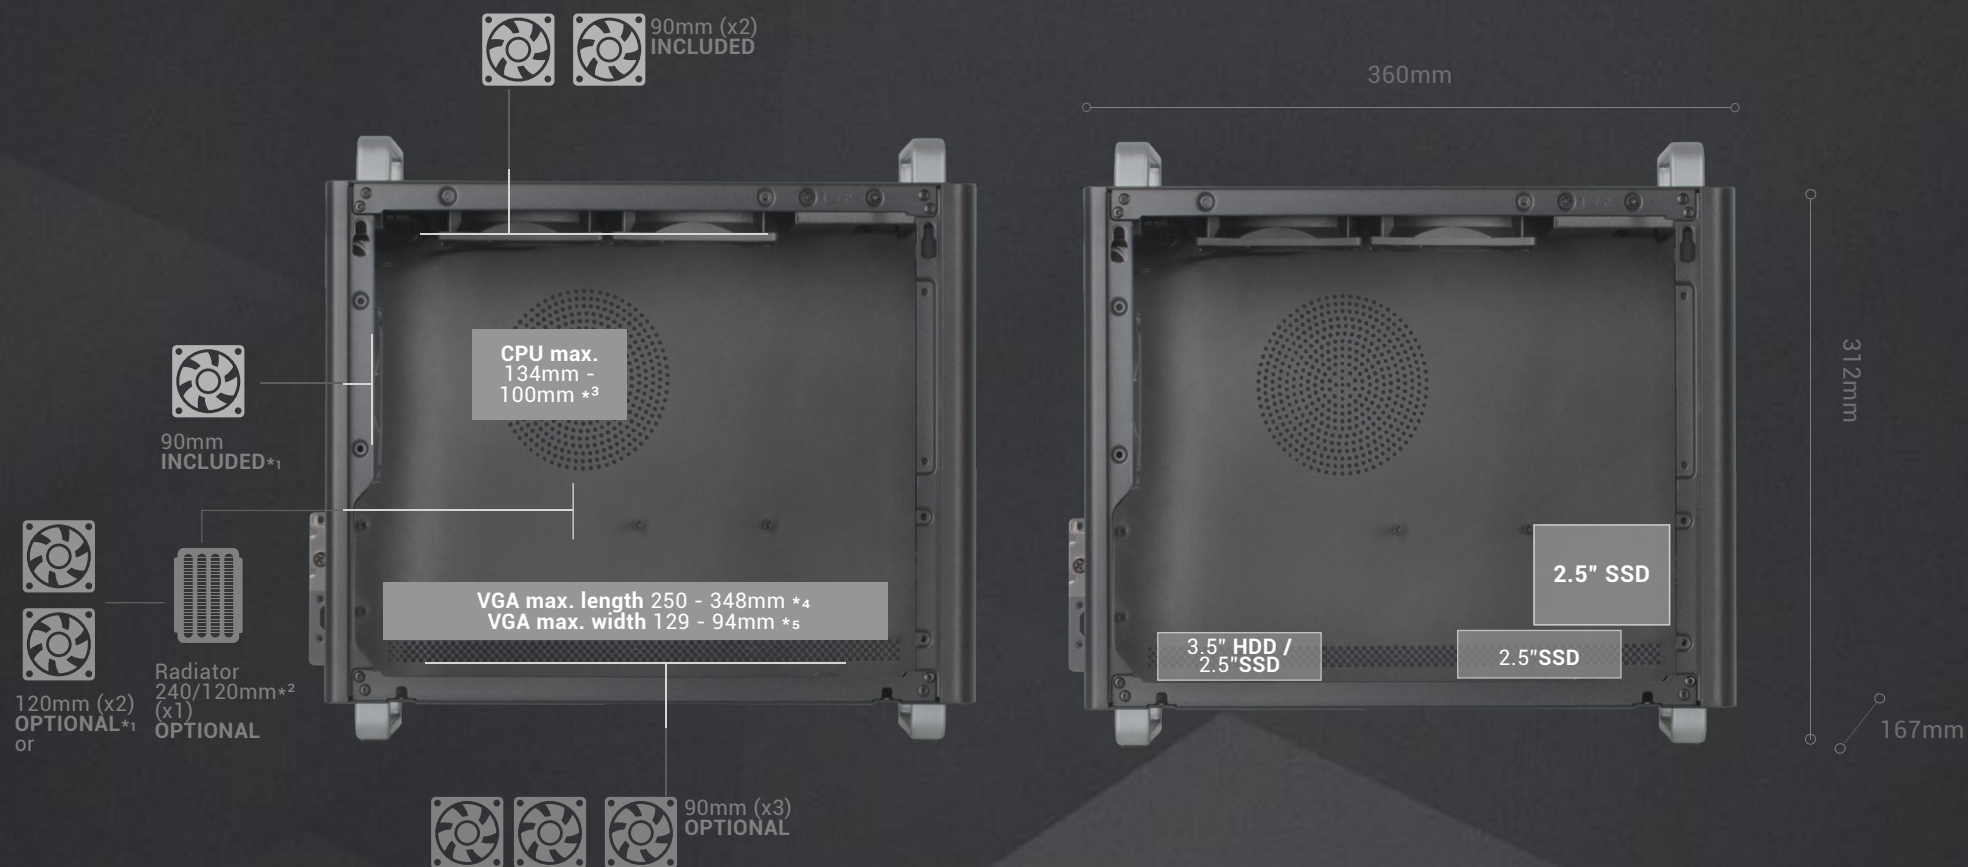

MC-ELITE

GAMING CASE

Ultra-compact high performance MicroATX case with Mesh panels and 3x ultra-quiet FDB fans. **Full metal structure with aluminum handles and support feet.**

Capacity to install up to 8 fans and compatible with ATX and SFX power supplies.

SPECIFICATIONS

Type	Minitower
Design	Ultra-compact with Mesh design
Motherboards	MicroATX / Mini-ITX
Fan	Top: 2x 90mm (included) / Bottom: 3x 90mm (included) / Rear: 1x 90mm (included) / Side: 2x 120mm (Compatible with CPU coolers up to 100mm of height)
Liquid cooling	Side: 240, 120mm (Only compatible without rear fan and with SFX power supply installed)
Drive bays	3x 2.5" SSD / 1x 3.5" HDD
Expansion slots	4
VGA max length	250mm (348mm with SFX power supply installed)
VGA max width	124mm
CPU max.	134mm (100mm with side fan installed)
I/O Ports	USB3.0 x2 / USB2.0 x1 / USB-C x1 (USB2.0 data transfer speed) / HD Audio + Mic (mixed)
Extra	Compatible ATX and SFX power supply
Dimensions	312x167x360mm / 3Kg

- *1: Uninstalling the rear fan is required to install the 120mm fans on the side
- *2: Uninstalling the rear fan and installing SFX format power supply is required to install 240/120mm liquid cooling on the side
- *3: CPU cooler max height 100mm with side fan installed
- *4: Graphic card length up to 348mm with SFX power supplies installed and up to 250mm with ATX power supplies installed
- *5: Graphic card width up to 124mm without side fan installed and up to 94mm width with side fan installed