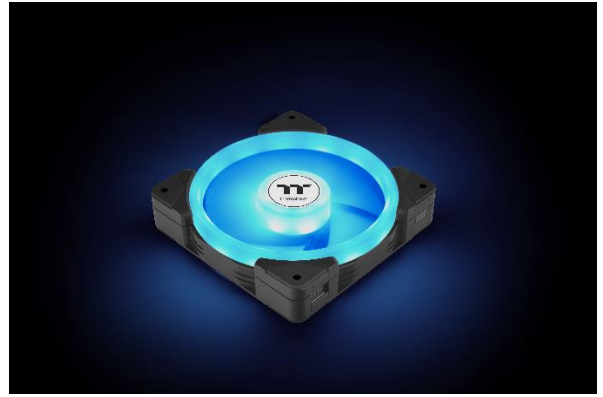

Pulse Mode:

A slow fade in and fade out of your color choice