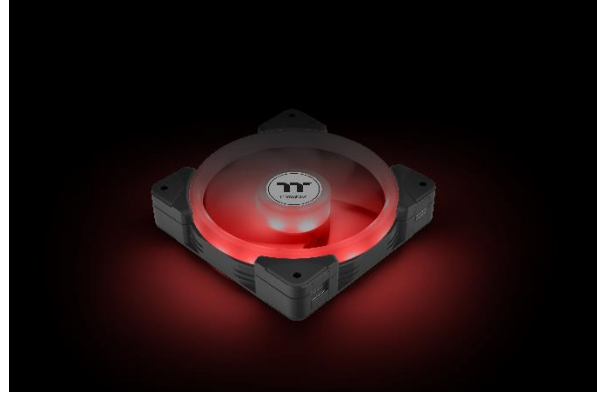

SWAFAN EX12 ARGB PC Cooling Fan

SWAFAN EX12 ARGB PC Cooling Fan TT Premium Edition

3 Pack

Patented **16.8 million** colors

TT thermaltake

SWAFAN EX12 ARGB PC Cooling Fan

• Features

- Magnetic quick connection design for daisy-chaining
- Connect multiple fans with only one cable
- Swappable Fan Blade Design (includes 3 additional reverse fan blades)
- Customizable air flow direction without losing any ARGB lighting
- Dual LED Ring design featuring 20 addressable LEDs
- ARGB lighting effects controlled by Motherboard Sync software

Standard Fan Blade

Reverse Fan Blade

Standard Fan Blade

(Pre-installed)

Reverse Fan Blade x 3

SWAFAN EX12 ARGB PC Cooling Fan

•Detail Feature

Standard Fan Blade

Induced draft

Reverse Fan Blade

Air-out

SWAFAN EX12 ARGB PC Cooling Fan

•Angle View

RGB Spectrum Mode:

A gorgeous and seamless transition through the entire range of 16.8 million RGB colors

Ripple Mode:

RGB Colors ripple out across the fan

Flow Mode:

RGB or Single color flow in a clockwise direction

Pulse Mode:

A slow fade in and fade out of your color choice

SWAFAN EX12 ARGB PC Cooling Fan

SWAFAN EX12 ARGB PC Cooling Fan TT Premium Edition