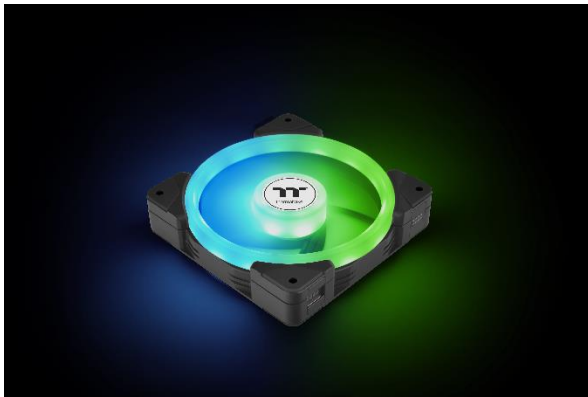

Flow Mode:

RGB or Single color flow in a clockwise direction