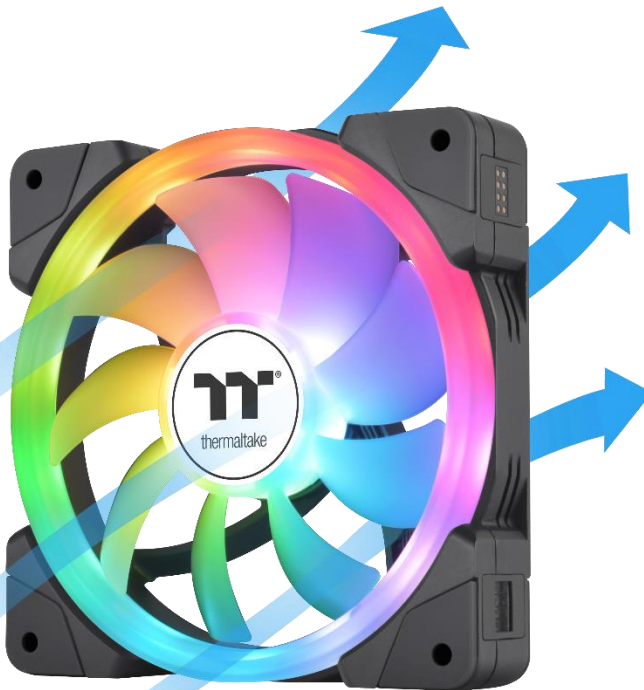

SWAFAN EX12 ARGB PC Cooling Fan

SWAFAN EX12 ARGB PC Cooling Fan TT Premium Edition

3 Pack

Patented **16.8 million** colors

TT thermaltake

SWAFAN EX12 ARGB PC Cooling Fan

• Features

- Magnetic quick connection design for daisy-chaining
- Connect multiple fans with only one cable
- Swappable Fan Blade Design (includes 3 additional reverse fan blades)
- Customizable air flow direction without losing any ARGB lighting
- Dual LED Ring design featuring 20 addressable LEDs
- ARGB lighting effects controlled by Motherboard Sync software

•Detail View

Standard Fan Blade

package includes 3pcs

Reverse Fan Blade

package includes 3pcs

Parts

SWAFAN EX12 ARGB PC Cooling Fan

•Angle View

Standard Fan Blade

Reverse Fan Blade

Standard Fan Blade

(Pre-installed)

Reverse Fan Blade x 3

SWAFAN EX12 ARGB PC Cooling Fan

•Detail Feature

Standard Fan Blade

Induced draft

Reverse Fan Blade

Air-out

SWAFAN EX12 ARGB PC Cooling Fan

•Angle View

RGB Spectrum Mode:

A gorgeous and seamless transition through the entire range of 16.8 million RGB colors

Ripple Mode: