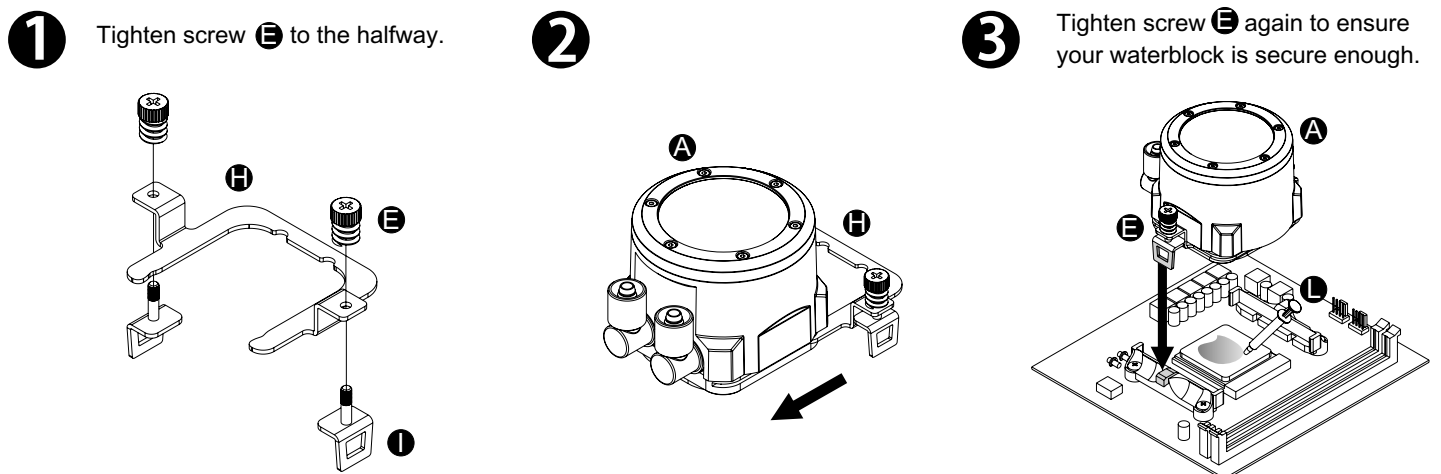

AMD Installation Guide