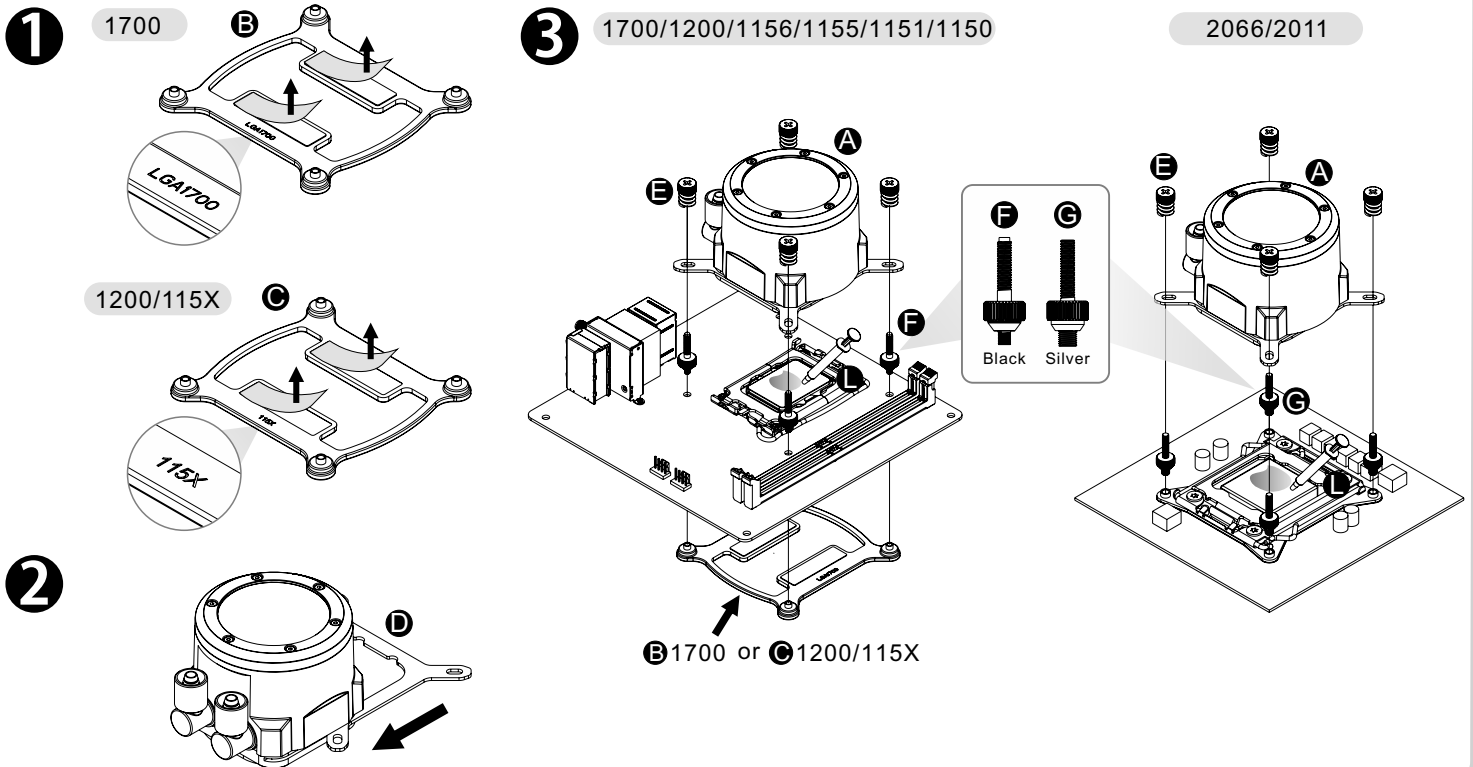

Parts List

Intel Installation Guide

AMD Installation Guide

Installation Guide

1

2

3

4

5

Intel

or AMD

MB SYNC Installation Guide

⚠ CAUTION

Please power off the PC and check the Positive and Negative ends on the connector before connecting the cable to mainboard. Connecting the wrong end can damage the fans.