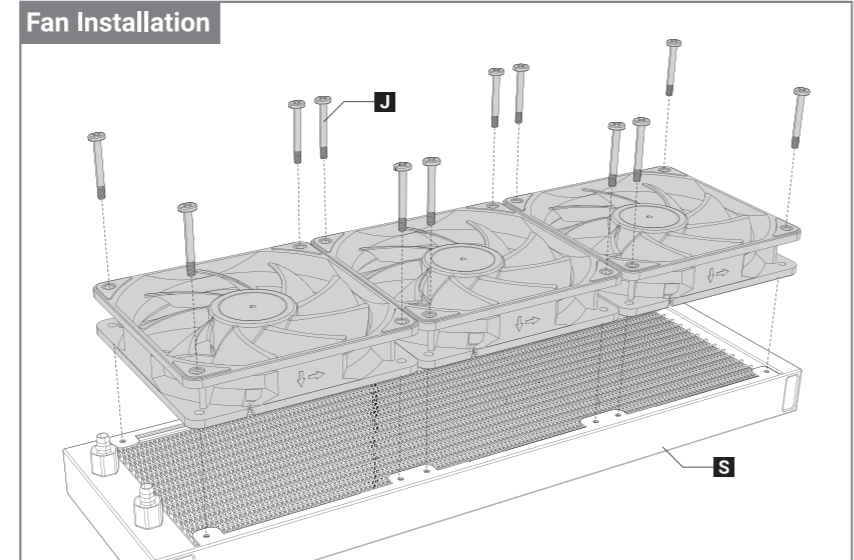

INTEL PLATFORM INSTALLATION

Intel 115X / 1200 / 1700 / 1851

Intel 115X / 1200

Intel 1700 / 1851

Intel 20XX

AMD PLATFORM INSTALLATION

AMD AM3 / AM4 / AM5

AMD TR4

INSTALL THE PUMPHEAD & FAN

RADIATOR INSTALLATION

CONTROLLER

Antec

BELIEVE IT

www.Antec.com

All rights reserved. Specifications are subject to change without prior notice. Actual products and accessories may differ from illustrations. Omissions and printing errors excepted. Content of delivery might differ in different countries or areas. Some trademarks may be claimed as the property of others.