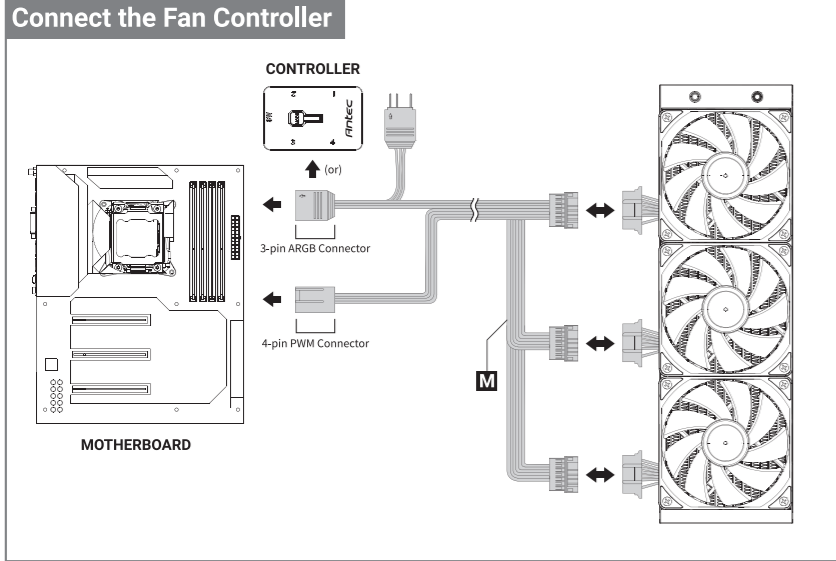

INTEL PLATFORM INSTALLATION

Intel 115X / 1200 / 1700 / 1851

Intel 115X / 1200

Intel 1700 / 1851

Intel 20XX

AMD PLATFORM INSTALLATION

AMD AM3 / AM4 / AM5

AMD TR4

INSTALL THE PUMPHEAD & FAN

RADIATOR INSTALLATION

CONTROLLER

Antec

BELIEVE IT

www.Antec.com

All rights reserved. Specifications are subject to change without prior notice. Actual products and accessories may differ from illustrations. Omissions and printing errors excepted. Content of delivery might differ in different countries or areas. Some trademarks may be claimed as the property of others.