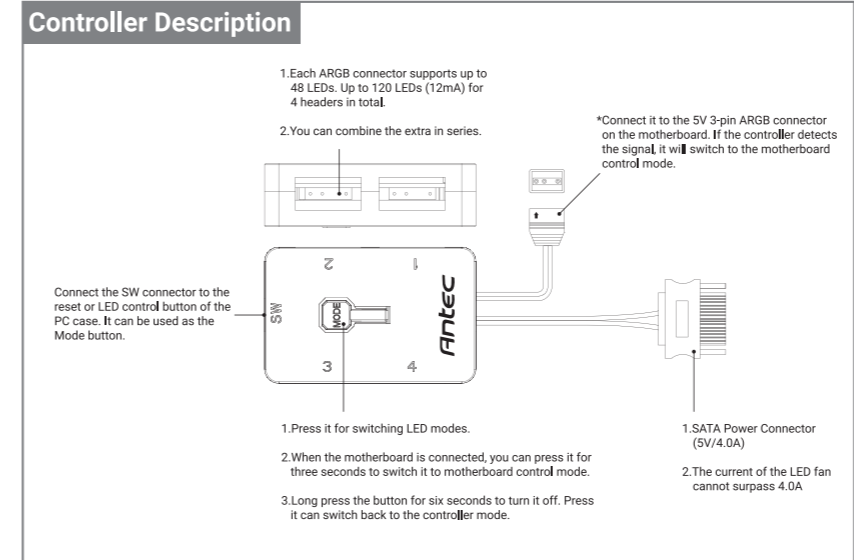

INTEL PLATFORM INSTALLATION

Intel 115X / 1200 / 1700 / 1851

Intel 115X / 1200

Intel 1700 / 1851

Intel 20XX

AMD PLATFORM INSTALLATION

AMD AM3 / AM4 / AM5

AMD TR4

INSTALL THE PUMPHEAD & FAN

RADIATOR INSTALLATION

CONTROLLER

Antec

BELIEVE IT

www.Antec.com

All rights reserved. Specifications are subject to change without prior notice. Actual products and accessories may differ from illustrations. Omissions and printing errors excepted. Content of delivery might differ in different countries or areas. Some trademarks may be claimed as the property of others.