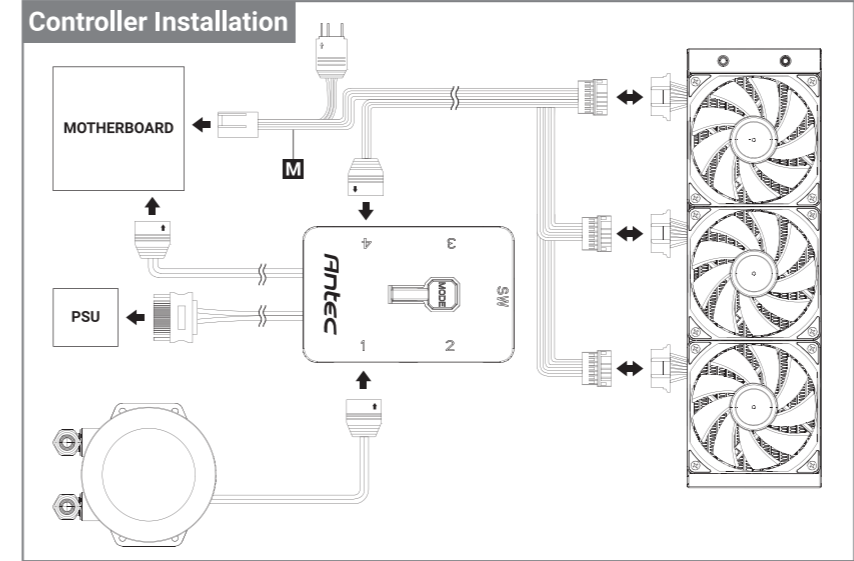

INTEL PLATFORM INSTALLATION

Intel 115X / 1200 / 1700 / 1851

Intel 115X / 1200

Intel 1700 / 1851

Intel 20XX

AMD PLATFORM INSTALLATION

AMD AM3 / AM4 / AM5

AMD TR4

INSTALL THE PUMPHEAD & FAN

RADIATOR INSTALLATION

CONTROLLER

Antec

BELIEVE IT

www.Antec.com

All rights reserved. Specifications are subject to change without prior notice. Actual products and accessories may differ from illustrations. Omissions and printing errors excepted. Content of delivery might differ in different countries or areas. Some trademarks may be claimed as the property of others.