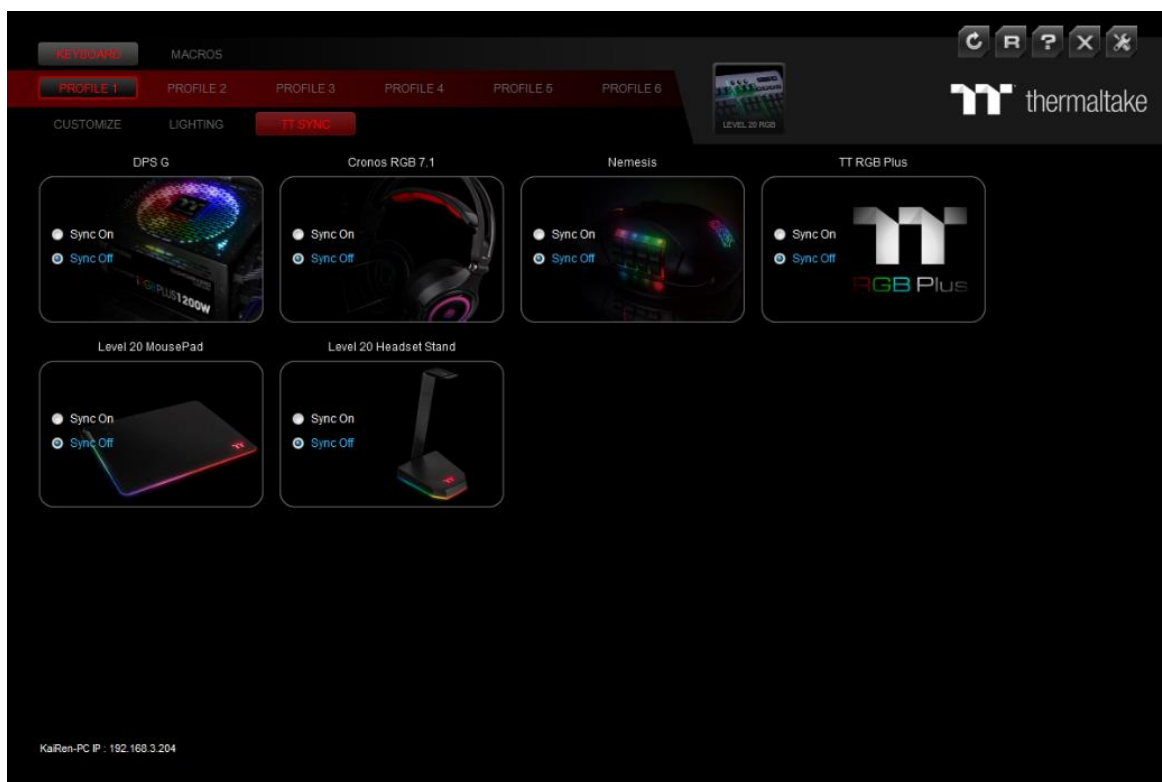

# Level 20 GT RGB GAMING KEYBOARD

Product Name : Level 20 GT RGB

Blue Switch Part NO : GKB-LVG-SSBRUS-01

Product Position : Mechanical Gaming Keyboard

## HIGHLIGHT FEATURES

Level 20 GT RGB | Mechanical Gaming Keyboard