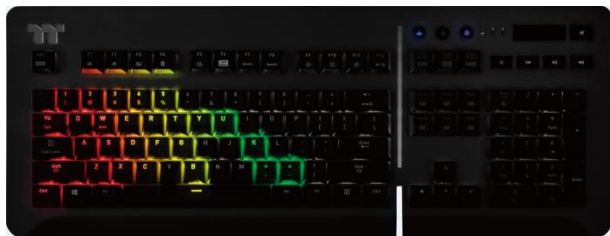

Level 20 GT RGB GAMING KEYBOARD

Product Name : Level 20 GT RGB

Blue Switch Part NO : GKB-LVG-SSBRUS-01

Product Position : Mechanical Gaming Keyboard

HIGHLIGHT FEATURES

Level 20 GT RGB | Mechanical Gaming Keyboard

FPS1-MODE

MMO-MODE

FPS2-MODE

MOBA-MODE

RTS-MODE

Pre-Configured Lighting Zone

Game to your Genre the Level 20 GT RGB comes equipped with 5 pre-configured game genre lighting zone illuminations: RTS / FPS1 / FPS2 / MOBA / MMORPG for that all important gaming advantage during gameplay.