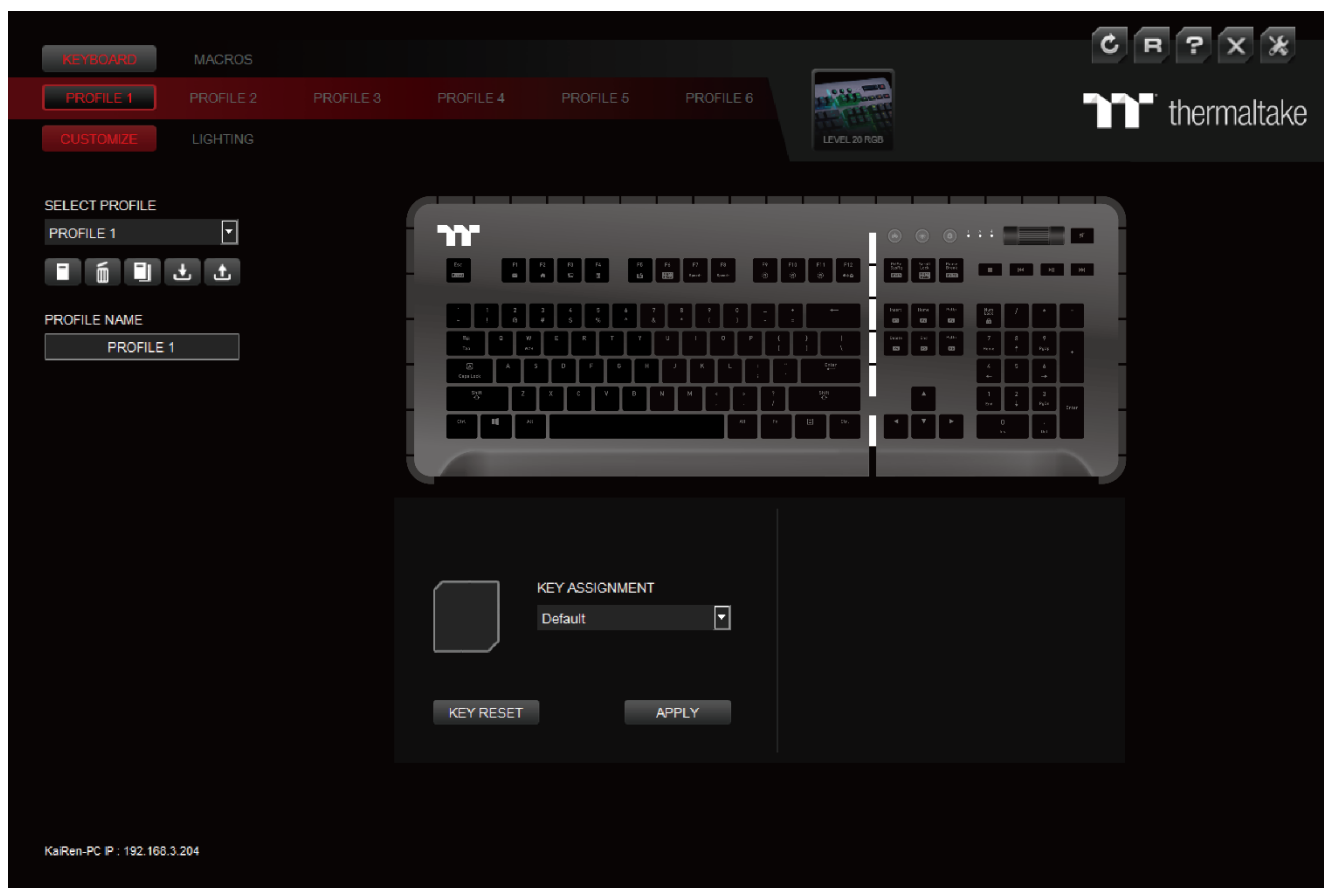

# Level 20 GT RGB GAMING KEYBOARD

Product Name : Level 20 GT RGB

Blue Switch Part NO : GKB-LVG-SSBRUS-01

Product Position : Mechanical Gaming Keyboard

## HIGHLIGHT FEATURES

Level 20 GT RGB | Mechanical Gaming Keyboard