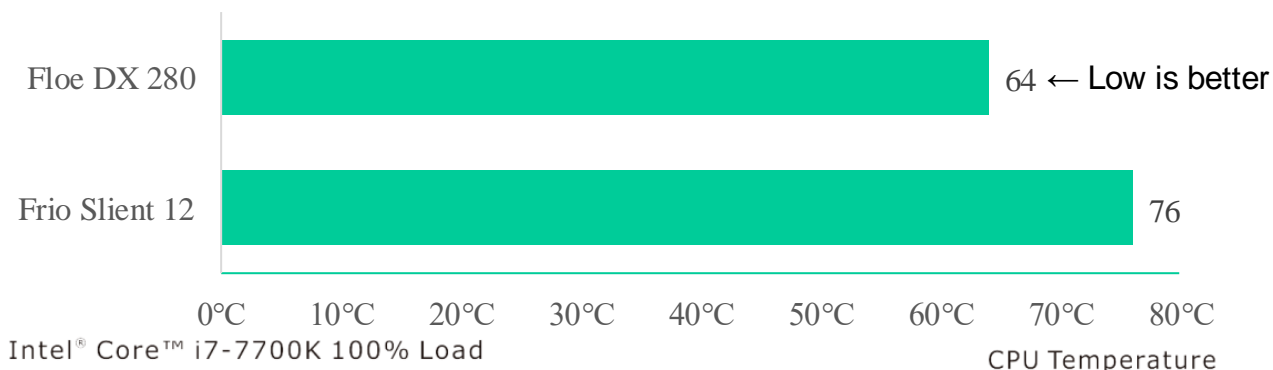

RGB Spectrum Mode:

A gorgeous and seamless transition through the entire range of 16.8 million RGB colors

Ripple Mode:

RGB Colors ripple out across the fan

Flow Mode:

RGB or Single color flow in a clockwise direction

Pulse Mode:

A slow fade in and fade out of your color choice

Floe DX RGB 280

Release the full CPU Horsepower

TT Premium Edition

• Application

• Performance

Floe DX RGB 280 TT Premium Edition

P/N: CL-W257-PL14SW-A

Floe DX RGB 280

Release the full CPU Horsepower

Support
AM4
LGA 2066

TT thermaltake