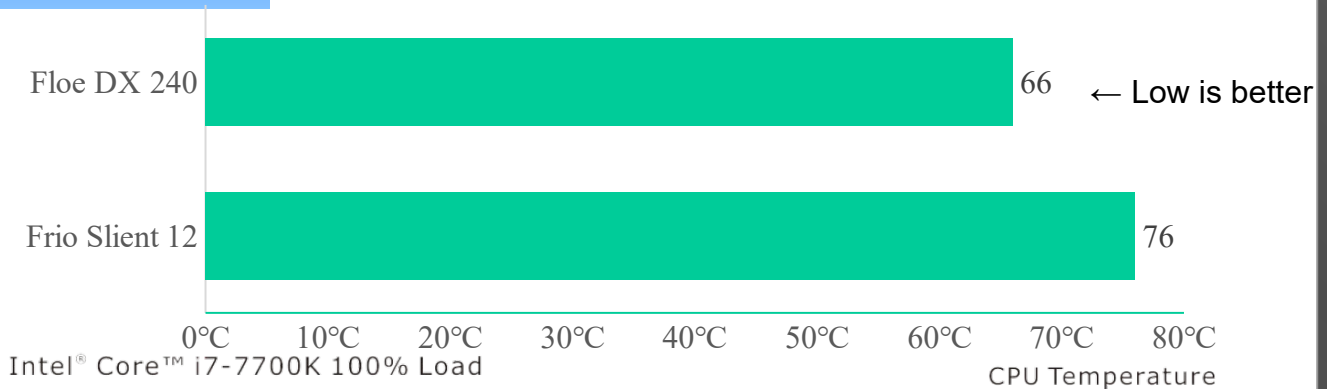

RGB Spectrum Mode:

A gorgeous and seamless transition through the entire range of 16.8 million RGB colors

Ripple Mode:

RGB Colors ripple out across the fan

Flow Mode:

RGB or Single color flow in a clockwise direction

Pulse Mode:

A slow fade in and fade out of your color choice

Floe DX RGB 240

Release the full CPU Horsepower

TT Premium Edition

- Application

- Performance

Floe DX RGB 240 TT Premium Edition

P/N: CL-W255-PL12SW-A

Floe DX **RGB** 240

Release the full CPU Horsepower

TT Premium Edition

Support

AM4
LGA 2066

TT thermaltake