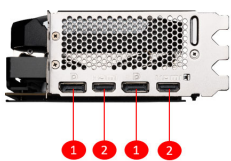

SPECIFICATIONS

Modèle	GeForce RTX™ 4080 SUPER 16G VENTUS 3X OC
Processeur graphique	NVIDIA® GeForce RTX™ 4080 SUPER
Cœurs	10240 unités
Mémoire	16 Go GDDR6X
Bus Mémoire	256-bit
Fréquence du GPU	Extreme Performance : 2595 MHz (MSI Center) Boost : 2580 MHz
Vitesse mémoire	23 Gb/s
Nombre d'écrans supportés	4
Technologie G-SYNC™	Oui
Résolution numérique maximum	7680 x 4320
Support du procédé HDCP	Oui
Bloc d'alimentation recommandé	750 W
Connecteurs alimentation	1 x 16 broches
Sorties	2 x DisplayPort (v1.4a) 2 x HDMI™ (Support 4K @ 120 Hz HDR, 8K @ 60 Hz HDR et de la fréquence de rafraîchissement variable telle que spécifiée par la norme HDMI™ 2.1a)
Version OpenGL	4.6
Dimensions	322 x 136 x 62 mm
Poids	1543 g / 2147 g

CONNECTIONS

1. DisplayPort
2. HDMI™

FEATURES

Triple Fan

Three fans and a huge heatsink ensure a cool and quiet experience for you.

TORX FAN 4.0

A masterpiece of teamwork, fan blades work in pairs to create unprecedented levels of focused air pressure.

Copper Baseplate

A solid nickel-plated copper baseplate transfers heat from the GPU to all heat pipes for better cooling.

Core Pipe

Precision-machined heat pipes ensure max contact to the GPU and spread heat along the full length of the heatsink.

Airflow Control

Don't sweat it, Airflow Control guides the air to exactly where it needs to be for maximum cooling.

Metal Backplate

A sturdy backplate helps to strengthen the graphics card while a flow-through design reduces trapped heat.