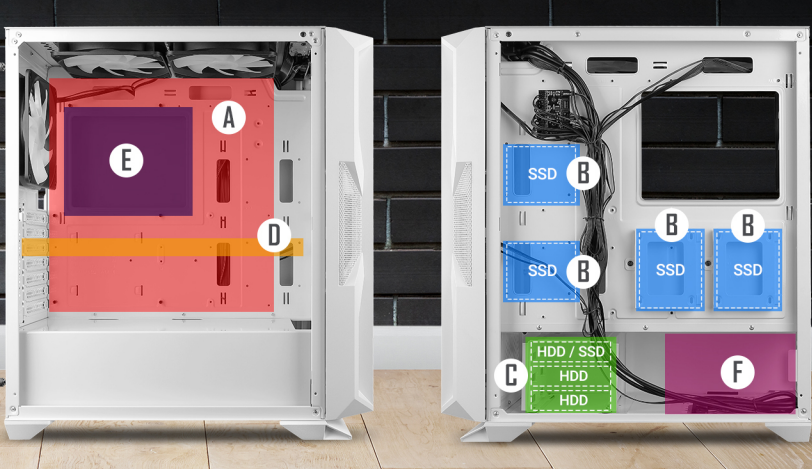

* Included Fan(s):
2 x 200 mm ARGB fans in front
& 2 x 140 mm ARGB fans on top
& 1 x 140 mm ARGB fan in rear

- **A** Motherboard support: Up to E-ATX
- **B** 2.5" SSD: 4
- **C** 3.5" HDD/2.5" SSD(convertible): 3/1
- **D** Graphics Card Support: Up to 350 mm
- **E** CPU Cooler Support: Up to 180 mm
- **F** PSU Support: Up to 200 mm