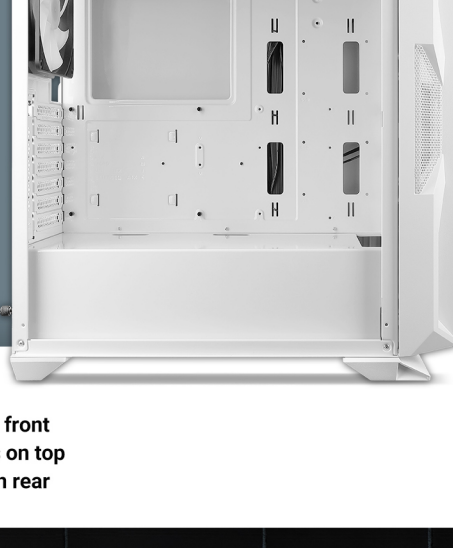

BUILT FOR GAMING
NX800 WHITE

NX series-Mid Tower Gaming Case

CREATION OF VALUE & FUNCTION

The NX800 White mid-tower gaming case effortlessly combines a bevy of in-demand features: USB 3.0 connectivity, ample storage drive bays, room for expansion, and includes 2 x 200 mm ARGB fans in front & 2 x 140 mm ARGB fans on top & 1 x 140 mm ARGB fan in rear. With support for up to a 360 mm liquid cooling radiator in front & 280 radiator on top, NX800 White is easy to build with, and easy to cool.

Net Weight: 7.87 kgs
Gross Weight: 9.11 kgs

COLOR YOUR SYSTEM

Up To 6 Fans Can Be Connected Simultaneously

Connect The Module With the Motherboard For Changing 16.8 Million Possible Colors In Sync

Built-in LED Controller

I/O PORTS

7+3 PCI-E SLOTS

3 x vertical expansion slots for you to install GPU card vertically.

SUPPORTS UP TO 6 FANS

Top: Up to 280 mm Radiator

Rear: Up to 140 mm Radiator

Front: Up to 360 mm Radiator

* Included Fan(s):
2 x 200 mm ARGB fans in front
& 2 x 140 mm ARGB fans on top
& 1 x 140 mm ARGB fan in rear

- **A** Motherboard support: Up to E-ATX
- **B** 2.5" SSD: 4
- **C** 3.5" HDD/2.5" SSD(convertible): 3/1
- **D** Graphics Card Support: Up to 350 mm
- **E** CPU Cooler Support: Up to 180 mm
- **F** PSU Support: Up to 200 mm

Case Specifications

Case Dimensions	470 x 230 x 500 mm (DWH)
Form Factor	Mid Tower
Materials	SPCC & Plastic
Motherboard Support	E-ATX , ATX , Micro-ATX, ITX
Front Access & Controls	Power, Reset, LED Control Button, MIC/Audio, USB2.0 x 2, USB3.0 x 1
Side Panel	Tempered Glass Side Panel

Expansion & Drive Bays

Expansion Slots	7 + 3
3.5"/2.5" (Convertible)	3 / 1
2.5"	4

Cooling Support

Front	3 x 120 mm / 3 x 140 mm / 2 x 200 mm (Thickness ≤ 25 mm)
Top	2 x 120 mm / 2 x 140 mm
Rear	1 x 120 mm / 1 x 140 mm
Included Fan(s)	2 x 200 mm ARGB fans in front & 2 x 140 mm ARGB fans on top & 1 x 140 mm ARGB fan in rear