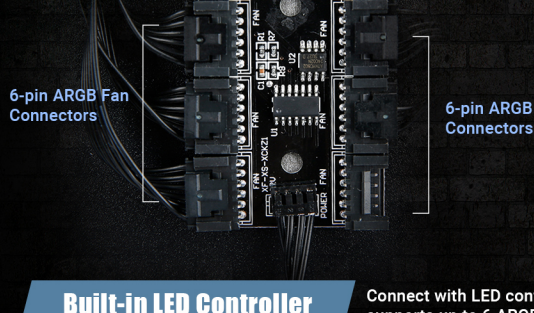

COLOR YOUR SYSTEM

Up To 6 Fans Can Be Connected Simultaneously