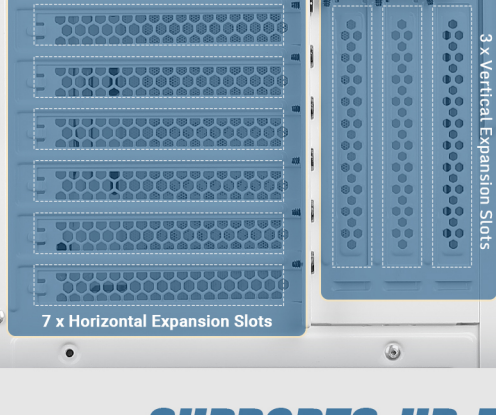

Built-in LED Controller

I/O PORTS

7+3 PCI-E SLOTS

3 x vertical expansion slots for you to install GPU card vertically.

SUPPORTS UP TO 6 FANS

Top: Up to 280 mm Radiator

Rear: Up to 140 mm Radiator